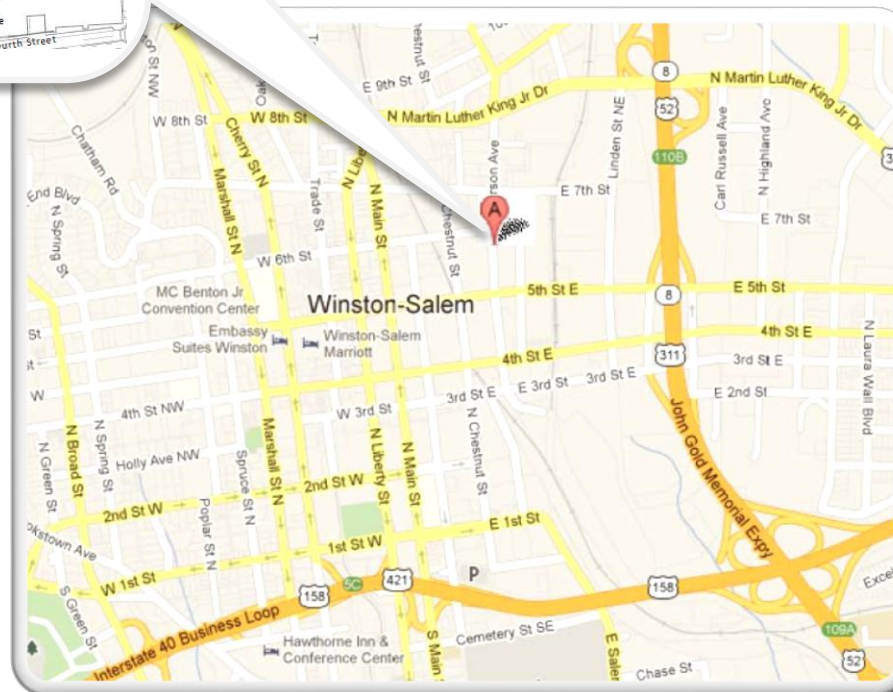

# Directions to Wake Forest Biotech Place

## From West

*(Mocksville, Clemmons)*

- Take **I-40 East**.
- Take **exit 188** on the left for **I-40 BUS/US-421S** toward **Winston-Salem/Downtown**.
- Merge onto **US-421 S**.
- Take **exit 5D** toward **Downtown**.
- Merge onto **S Main St**.
- Turn **right** onto **5th St E**.
- Turn **left** onto **Patterson Ave**.
- **Wake Forest Biotech Place** will be on the **right**.

## From South

*(Charlotte, Lexington)*

- Take **I-85 N** toward **Greensboro**.
- **Bear slightly right** onto **I-85 BUS N/U.S. 52 N** (signs for **Lexington/Winston-Salem**).
- Continue onto **U.S. 52 N**.
- Take **exit 110B** for **US-311 N/Martin Luther King Junior Drive**.
- Turn **left** onto **US-311 S/N Martin Luther King Jr Dr**.
- Turn **left** onto **Patterson Ave**.
- **Wake Forest Biotech Place** will be on the **left**.

## From North

*(King, Pilot Mountain)*

- Take **U.S. 52 S** toward **Winston-Salem**.
- Take **exit 110B** for **Martin Luther King Jr. Drive**.
- Turn **right** onto **N Martin Luther King Jr. Drive**.
- Turn **left** onto **Patterson Ave**.
- **Wake Forest Biotech Place** will be on the **left**.