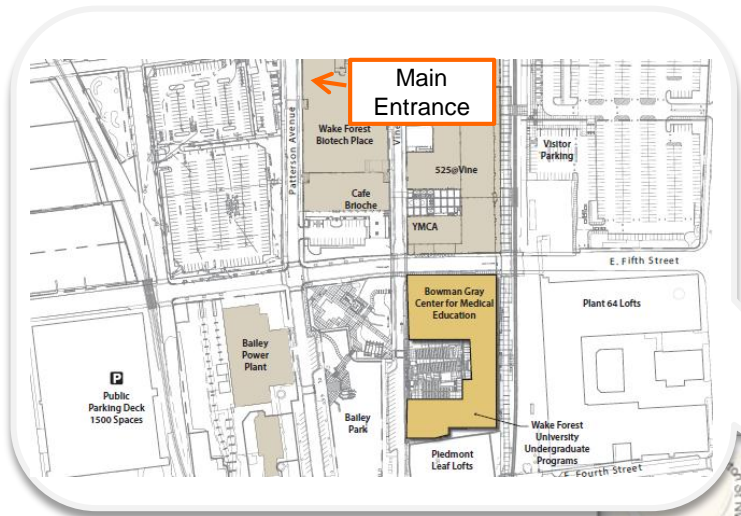

# Directions to Wake Forest Biotech Place

## From West

*(Mocksville, Clemmons)*

- Take **I-40 East**.
- Take **exit 188** on the left for **I-40 BUS/US-421S** toward **Winston-Salem/Downtown**.
- Merge onto **US-421 S**.
- Take **exit 5D** toward **Downtown**.
- Merge onto **S Main St**.
- Turn **right** onto **5th St E**.
- Turn **left** onto **Patterson Ave**.
- **Wake Forest Biotech Place** will be on the **right**.

## From South

*(Charlotte, Lexington)*

- Take **I-85 N** toward **Greensboro**.
- **Bear slightly right** onto **I-85 BUS N/U.S. 52 N** (signs for **Lexington/Winston-Salem**).
- Continue onto **U.S. 52 N**.
- Take **exit 110B** for **US-311 N/Martin Luther King Junior Drive**.
- Turn **left** onto **US-311 S/N Martin Luther King Jr Dr**.
- Turn **left** onto **Patterson Ave**.
- **Wake Forest Biotech Place** will be on the **left**.

## From East

*(Raleigh, Durham, Greensboro)*

- Take **I-40 West**.
- **Bear slightly right** onto **US-421 N/I-40 BUSINESS Loop W** (signs for **Kernersville/Winston-Salem/Downtown**).
- Take **exit 7** to merge onto **E 5th St**.
- Turn **right** onto **Patterson Ave**.
- **Wake Forest Biotech Place** will be on the **right**.